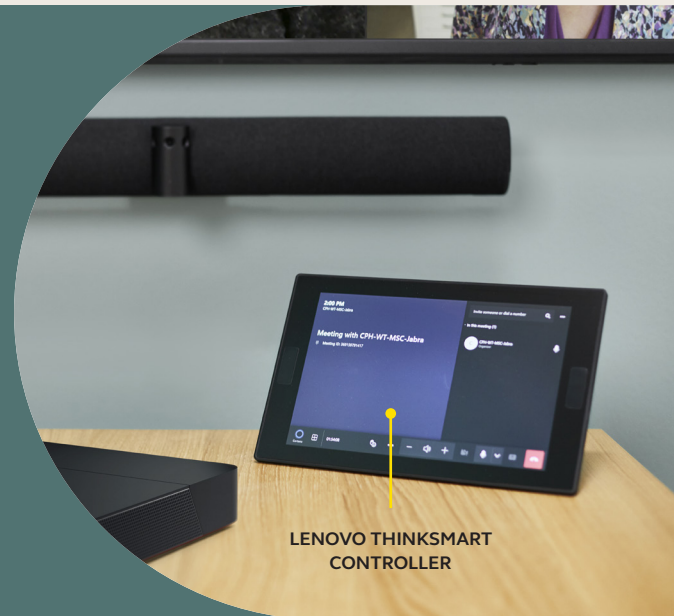

Fully immersive meetings for everyone

With an array of intelligent experiences, PanaCast 50 brings remote participants into the meeting room to make hybrid working work.

Table stand is sold separately as an optional accessory.

Dynamic Composition

Delivers a close-up view of up to four of the most recent speakers in a meeting room for a natural, inclusive experience for the meeting participants.

Intelligent Zoom

Uses powerful AI to continuously adjust your picture in real time, to keep everyone optimally framed in just the right field of view

Virtual Director

Intelligently follows the flow of conversation naturally and easily with a curated audio-video stream which automatically zooms in to active speakers, and manages speaker transitions gracefully

Live Whiteboard Streaming

Seamlessly brings your whiteboard content to life, displaying both whiteboard content and meeting participants simultaneously.

Lenovo ThinkSmart Core + Controller

The included Lenovo ThinkSmart Core is certified for and preloaded with Microsoft Teams Rooms or Zoom Rooms so teams can connect, share, and collaborate seamlessly and securely from wherever they may be working.

Engineered and optimized for business productivity and collaboration, it provides powerful and secure computing for the meeting room, running on the trusted Windows 10 IoT Enterprise SAC OS with performance driven by 11th Gen Intel® Core™ vPro® processors and Intel® Iris® X^e graphics.

Start and manage meetings with ease thanks to its 10.1" HD anti-glare, anti-smudge touch controller.

Built to meet

Our PanaCast 50 Room System delivers hybrid collaboration possibilities that make virtual meetings feel human again.